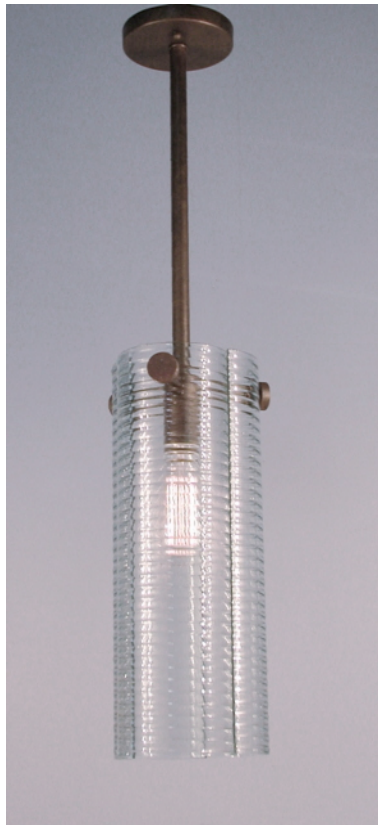

The WESTSIDE

A pendant light made of three curved leaves of recycled glass.

Any length. Minimum about 12".

Metal colors available are light bronze, dark bronze, pewter gray
and rust brown.

One medium base porcelain socket.

We prefer using it with tubular carbon filament style bulbs for a soft glow.

Bulbs available at slight upcharge.

Light shown in ribbed glass. Other textures of glass available,
please inquire.

Panache Lighting